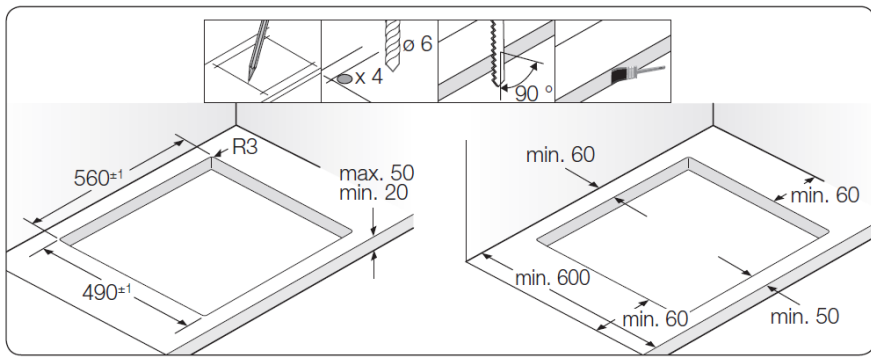

Samsung

NZ64H57477K/EE

EAN: 8806086230728

Induction Hob

NZ64H57477K/EE

Cook top Features	EAN	8806086230728
	Cook top type	Induction
	Width	60cm
	Frame	Side Stainless
	No# of zones	Flex + 2
	Control function	Sliding Control
Heating Elements	Total power (kW)	7,2kW
	Flex zone total (kW)	3,3 / 3,6 (B)
	Flex rear (kW)	1,8 / 2,6 (B)
	Flex front (kW)	1,8 / 2,6 (B)
	145mm, (kW)	1,2 / 2,0 (B)
	210mm, (kW)	2,2 / 3,2 (B)
	Boosters	All Zones
Electronic Features	Residual heat indicator	Yes
	Auto Pan Detection	Yes
	Safety shutoff	Yes
	Child safety lock	Yes
	Power Levels	15 + Boost
	Timer	99 min
	Keep Warm	Yes
	Auto Heat up	Yes
Measurements	Outside dimensions, W x H x D (mm)	600 x 520 x 56
	Shipping dimensions, W x H x D (mm)	710 x 582 x 137
	Cut out size, W x H (mm)	560 x 490
	Net weight (kg)	13,3
	Gross weight (kg)	15,5