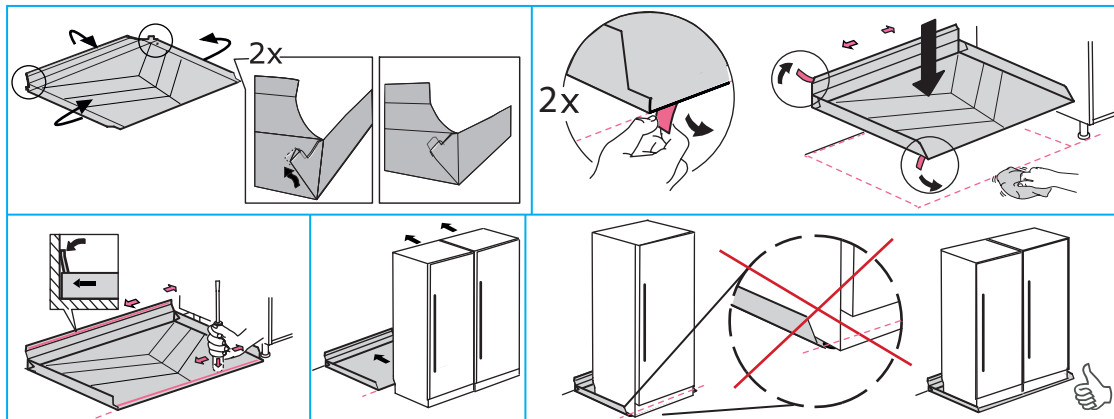

aquaTeam+

DRIP TRAY K120

FOR REFRIGERATOR/FREEZER 120 CM

Monteringsanvisning/Assembly Instruction
RSK nr: 8039036

Item nr: 3003012-01-015 Width: 1190mm Depth: 580mm

Obs! Make sure to push the fridge/freezer fully in place on the aquaTeam