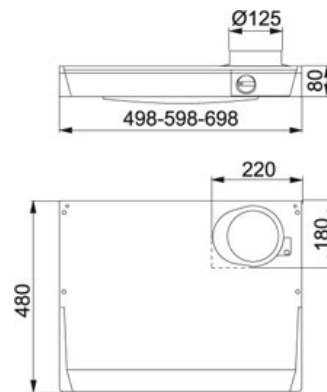

SPECIFICATION SHEET

PRODUCT FAMILY: **Hoods** FINISH: **White** SERIES: **F210** MODEL: **F210 50CM**

Product Information

Article number	110.0037.439
Old article number	2103-0010
Energy Efficiency Class Hoods	C
Hood Type Sweden	Spisfläkt
Hood Type	Integrated built-in
Width Hood in cm	50
Capacity DIN IEC 61591 Max.	340 m ³ /h
Capacity DIN IEC 61591 Min.	170 m ³ /h
Noiselevel DIN EN 60704-3 Max.	63 dB(A)
Noiselevel DIN EN 60704-3 Min.	48 dB(A)
Power (W)	70 W
Grease filter_1	Polyester
Illumination	Fluorescent Tube 1x9W
Type of Controls	Mechanical
Outlet tube diameter_1	125
Recommended positioning height above hob	400mm Electric - 650mm Gas