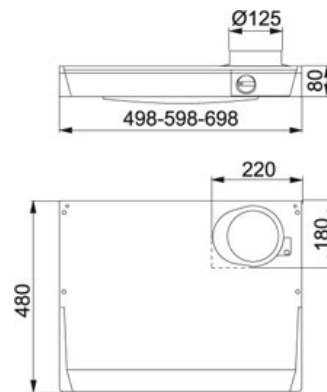

# SPECIFICATION SHEET

PRODUCT FAMILY: **Hoods** FINISH: **White** SERIES: **F215** MODEL: **F215 60CM**

## Product Information

<b>Article number</b>	110.0037.333
<b>Old article number</b>	2151-0011
<b>Energy Efficiency Class Hoods</b>	C
<b>Hood Type Sweden</b>	Spisfläkt
<b>Hood Type</b>	Integrated built-in
<b>Width Hood in cm</b>	60
<b>Capacity DIN IEC 61591 Max.</b>	340 m <sup>3</sup> /h
<b>Capacity DIN IEC 61591 Min.</b>	100 m <sup>3</sup> /h
<b>Noiselevel DIN EN 60704-3 Max.</b>	63 dB(A)
<b>Noiselevel DIN EN 60704-3 Min.</b>	48 dB(A)
<b>Power (W)</b>	70 W
<b>Grease filter_1</b>	Polyester
<b>Illumination</b>	Fluorescent Tube 1x11W
<b>Type of Controls</b>	Mechanical
<b>Outlet tube diameter_1</b>	125
<b>Recommended positioning height above hob</b>	400mm Electric - 650mm Gas
<b>Dimensions</b>	540 mm