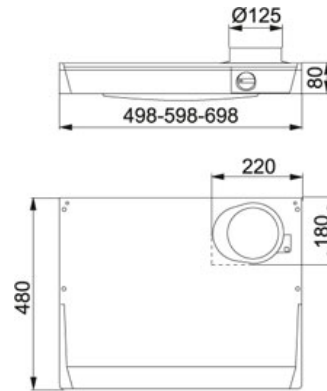

SPECIFICATION SHEET

PRODUCT FAMILY: **Hoods** FINISH: **White** SERIES: **F215** MODEL: **F215 70CM**

Product Information

Article number	110.0039.417
Old article number	2150-0011
Energy Efficiency Class Hoods	C
Hood Type Sweden	Spisfläkt
Hood Type	Integrated built-in
Width Hood in cm	70
Capacity DIN IEC 61591 Max.	340 m ³ /h
Capacity DIN IEC 61591 Min.	100 m ³ /h
Noiselevel DIN EN 60704-3 Max.	63 dB(A)
Noiselevel DIN EN 60704-3 Min.	48 dB(A)
Power (W)	70 W
Grease filter_1	Polyester
Illumination	Fluorescent Tube 1x11W
Type of Controls	Mechanical
Outlet tube diameter_1	125
Recommended positioning height above hob	400mm Electric - 650mm Gas