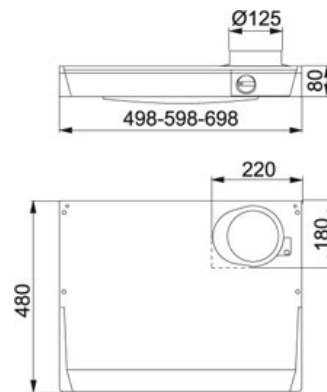

SPECIFICATION SHEET

PRODUCT FAMILY: Hoods FINISH: White SERIES: F240 ALLIANCE MODEL: F240-16 60CM

Product Information

Article number	110.0037.344
Old article number	2401-0016
Width Hood in cm	60
Capacity DIN IEC 61591 Max.	0 m ³ /h
Capacity DIN IEC 61591 Min.	0 m ³ /h
Noiselevel DIN EN 60704-3 Max.	69 dB
Noiselevel DIN EN 60704-3 Min.	39 dB(A)
Power (W)	70 W
Grease filter_1	Synthetic
Illumination	PL energy saving 1x11W
Type of Controls	Rorative
Outlet tube diameter_1	125
Recommended positioning height above hob	400mm Electric - 650mm Gas