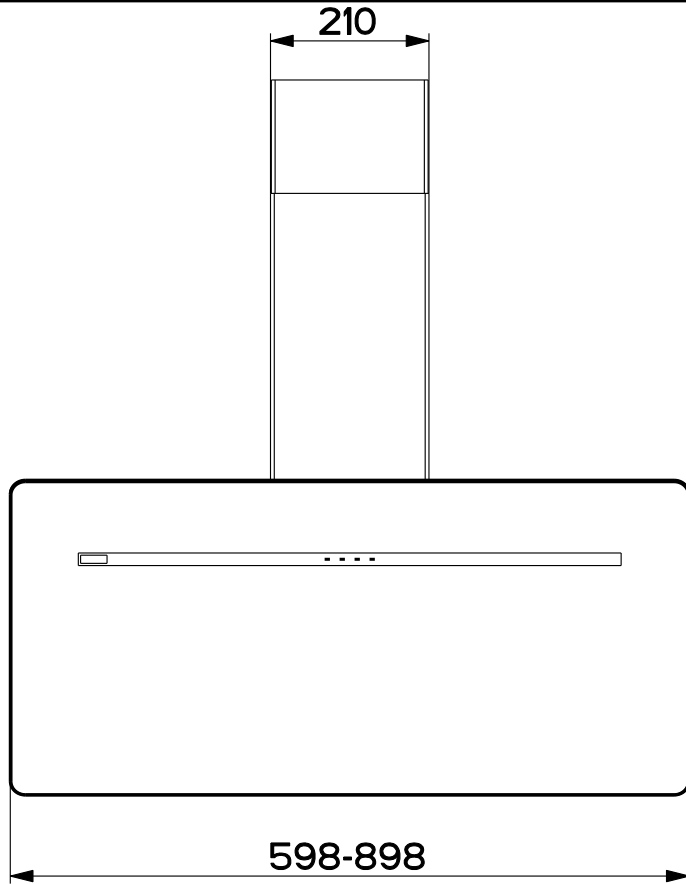

Created by Solutions	
Denomination DIMENSIONAL DRAWING FK SMART POLAND	
Lang EN	Sheet 1/2
Modif.by	
Approved by Romani, Fabio	
Approval date 20-Jun-2016	
Doc. status Released	
Drawing N. 47A_913	Rev 01

Created by Solutions	
Denomination DIMENSIONAL DRAWING FK SMART POLAND	
Lang EN	Sheet 2/2
Modif.by	
Approved by Romani, Fabio	
Approval date 20-Jun-2016	
Doc. status Released	
Drawing N. 47A_913	Rev 01