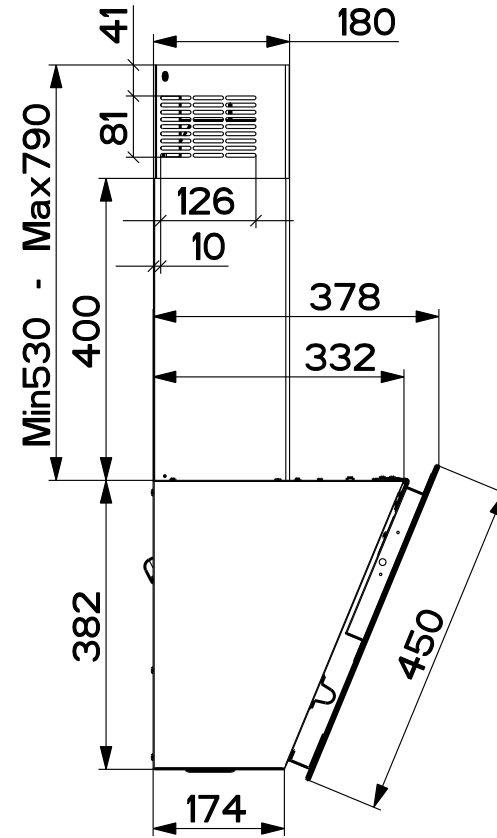

Created by Solutions	
Denomination DIMENSIONAL DRAWING FK SMART POLAND	
Lang EN	Sheet 1/2
Modif.by	
Approved by Romani, Fabio	
Approval date 20-Jun-2016	
Doc. status Released	
Drawing N. 47A_913	Rev 01

Created by Solutions	
Denomination DIMENSIONAL DRAWING FK SMART POLAND	
Lang EN	Sheet 2/2
Modif.by	
Approved by Romani, Fabio	
Approval date 20-Jun-2016	
Doc. status Released	
Drawing N. 47A_913	Rev 01