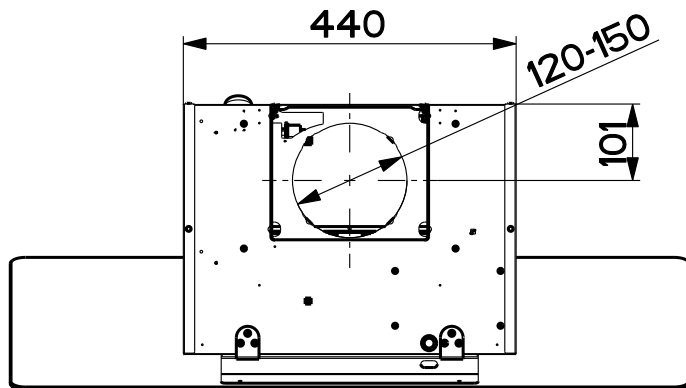

Created by Solutions	
Denomination DIMENSIONAL DRAWING FK SMART POLAND	
Lang EN	Sheet 1/2
Modif.by	
Approved by Romani, Fabio	
Approval date 20-Jun-2016	
Doc. status Released	
Drawing N. 47A_913	Rev 01

Created by Solutions	
Denomination DIMENSIONAL DRAWING FK SMART POLAND	
Lang EN	Sheet 2/2
Modif.by	
Approved by Romani, Fabio	
Approval date 20-Jun-2016	
Doc. status Released	
Drawing N. 47A_913	Rev 01