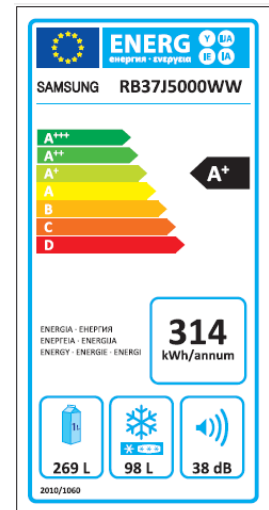

Samsung

RB37J5000WW/EF, EAN: 8806086522137

Refrigerator/Freezer

RB37J5000WW/EF

SAMSUNG

Product information	Model code	RB37J5000WW/EF
	EAN	8806086522137
	Refrigerator/Freezer type	Combi/Bottom Mounted Freezer
	Display	LED Black
	Handle	Recessed
	Color	White
	Door/Drawer	Door on ref, door on freezer
	Handle color	White
Energy information	Energy class	A+
	Energy consumption (kWh/year)	314
	Noise level (dB)	38
	Net Volume (L) (Fridge/Freezer)	367 (269/98)
	Temperature rise time (hrs)	18
	Freezing capacity (kg/24 hrs)	13
	Climate class	SN-T (+10 to +43 °C)
	Freezer star rating	4 star
Specification	No Frost	Yes
	All Around Cooling	Yes
	Compressor	Digital Inverter Compressor
	Power Freeze	Yes
	Ice machine	Tray
	Door pockets	6
	Shelves	3
	Wine rack	No
	Egg Tray	Yes
	Drawers	2/3 (fridge/freezer)
	Cool Select Zone/Fresh Zone	No/Yes
	Reversible doors	Yes
	Lighting	Top LED
	Door Alarm	Yes
	Coolant	R-600a
Measurements	Net dimensions, W x H (mm)	595 x 2010
	Depth with handle (mm)	675
	Depth without handle (mm)	675
	Depth without door (mm)	603
	Gross dimensions W x H x D (mm)	637xx2088x758
	Weight, Net/Gross (kg)	73/71