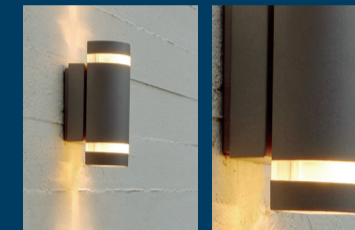

IP44		Klasse 1 (jord) Geerdet Earth Contact Jordkontakt (1) Prise de terre (classe 1)
2x GU10	M/P	Metal/Plast Metal/Kunststoff Metal/Plastic material Metal/Plastik Metal/Plastique
MAX 2x35W		Egnet til udendørs brug Geeignet für Außen Suitable for outdoor Lämplig för utombesbruk Indiqué pour usage extérieur
230V		Parallelskænkning muligt Parallelschaltung möglich Parallel arrangement possible Mijligt atv parallelskøpling Montage en parallèle possible

NORD 874063

This luminaire is compatible with bulbs of the energy classes:

874/2012

FOCUS