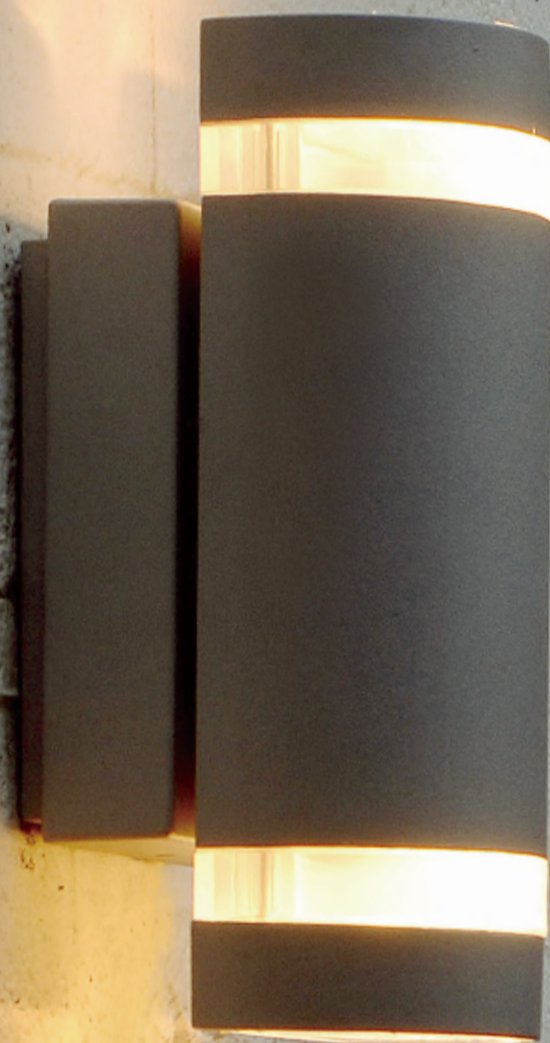

NORD
by nordlux

FOCUS | ITEM NO. 874063 | ANTHRACITE

NORD
by nordlux

NORD
by nordlux