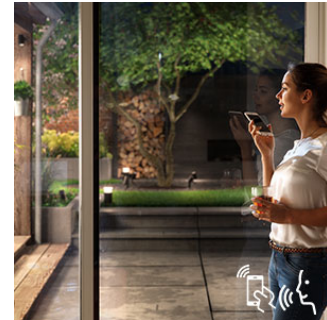

Control it your way

Connect your Philips Hue lights with the Bridge and start discovering the endless possibilities. Control your lights from your smartphone or tablet via the Philips Hue app, or add the indoor switches to your system to change your lights. Set timers, notifications, alarms, and more for the full Philips Hue experience. Philips Hue even works with Amazon Alexa, Apple HomeKit and the Google Assistant to allow you to control your lights with your voice.