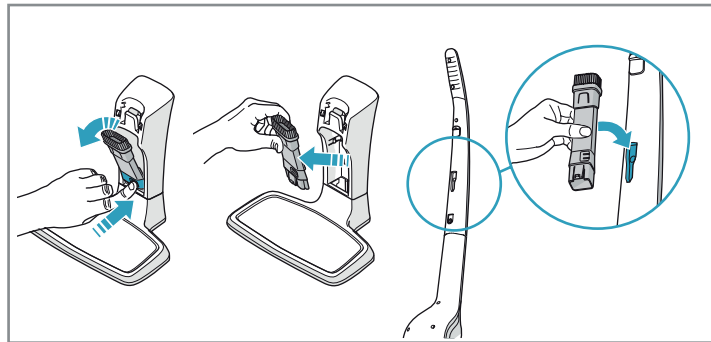

4h

100%

- FULLY CHARGED
- 75-100%
- 50-75%
- 25-50%
- RECHARGING NEEDED

Min Mode ~ 45 min

Max Mode ~ 16 min

PUSH

Max → [ON/OFF] → Min