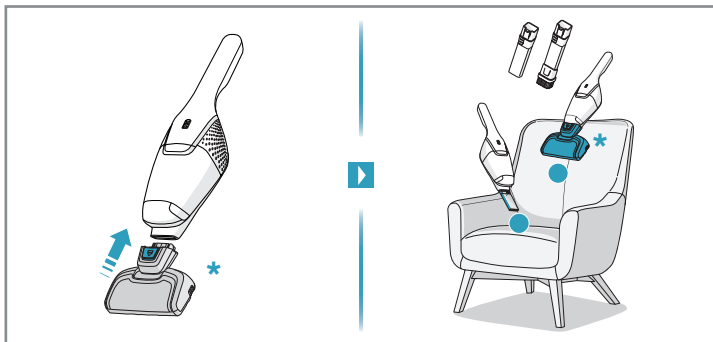

4h

100%

- FULLY CHARGED
- 75-100%
- 50-75%
- 25-50%
- RECHARGING NEEDED

Min Mode ~ 45 min

Max Mode ~ 16 min

PUSH

Max → [ON/OFF] → Min

Car Kit
KIT 360+
PNC: 900 168 340