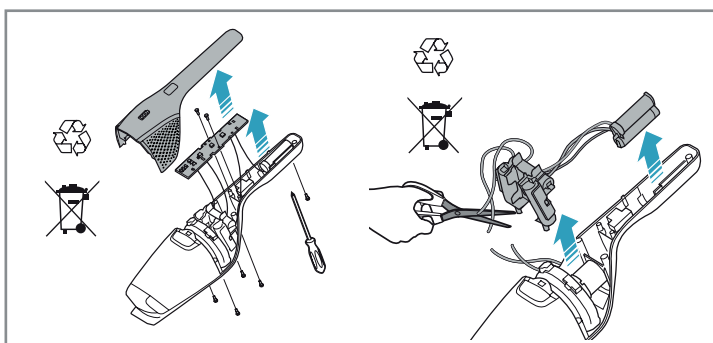

4h

100%

- FULLY CHARGED
- 75-100%
- 50-75%
- 25-50%
- RECHARGING NEEDED

Min Mode ~ 45 min

Max Mode ~ 16 min

PUSH

Max → [ON/OFF] → Min

Car Kit
KIT 360+
PNC: 900 168 340