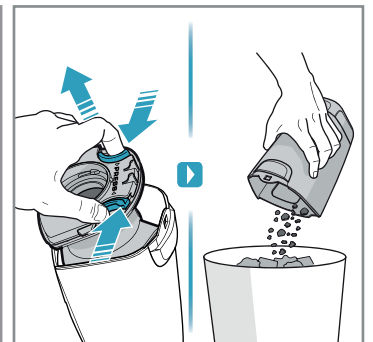

4h

100%

- FULLY CHARGED
- 75-100%
- 50-75%
- 25-50%
- RECHARGING NEEDED

Min Mode ~ 45 min

Max Mode ~ 16 min

PUSH

Max → [ON/OFF] → Min