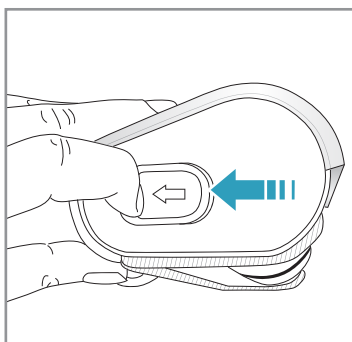

4h

100%

- FULLY CHARGED
- 75-100%
- 50-75%
- 25-50%
- RECHARGING NEEDED

Min Mode ~ 45 min

Max Mode ~ 16 min

PUSH

Max → [ON/OFF] → Min

Car Kit
KIT 360+
PNC: 900 168 340