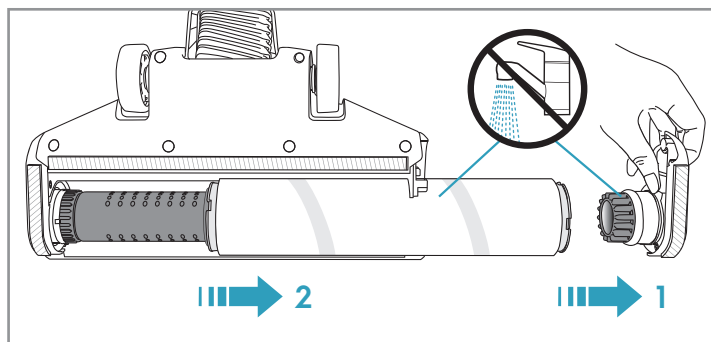

4h

100%

- FULLY CHARGED
- 75-100%
- 50-75%
- 25-50%
- RECHARGING NEEDED

Min Mode ~ 45 min

Max Mode ~ 16 min

PUSH

Max → [ON/OFF] → Min

Car Kit
KIT 360+
PNC: 900 168 340