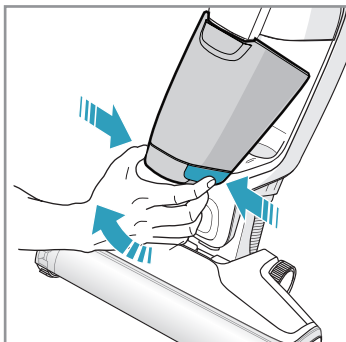

4h

100%

- FULLY CHARGED
- 75-100%
- 50-75%
- 25-50%
- RECHARGING NEEDED

Min Mode ~ 45 min

Max Mode ~ 16 min

PUSH

Max → [ON/OFF] → Min

Car Kit
KIT 360+
PNC: 900 168 340