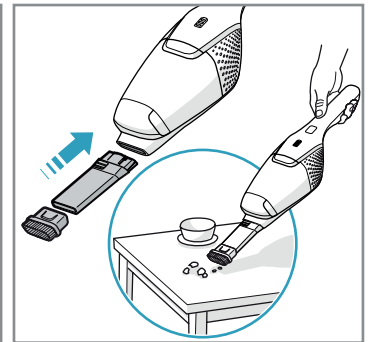

4h

100%

- FULLY CHARGED
- 75-100%
- 50-75%
- 25-50%
- RECHARGING NEEDED

Min Mode ~ 45 min

Max Mode ~ 16 min

PUSH

Max → [ON/OFF] → Min

Car Kit
KIT 360+
PNC: 900 168 340