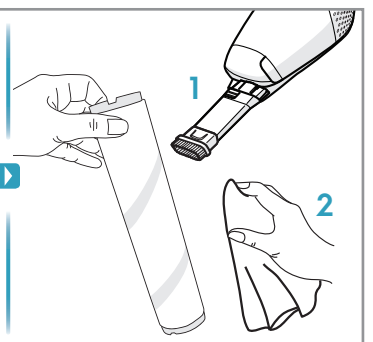

4h

100%

- FULLY CHARGED
- 75-100%
- 50-75%
- 25-50%
- RECHARGING NEEDED

Min Mode ~ 45 min

Max Mode ~ 16 min

PUSH

Max → [ON/OFF] → Min

Car Kit
KIT 360+
PNC: 900 168 340