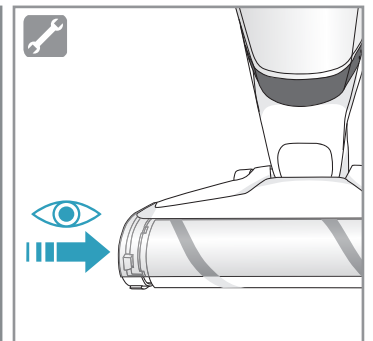

4h

100%

- FULLY CHARGED
- 75-100%
- 50-75%
- 25-50%
- RECHARGING NEEDED

Min Mode ~ 45 min

Max Mode ~ 16 min

PUSH

Max → [ON/OFF] → Min

Car Kit
KIT 360+
PNC: 900 168 340