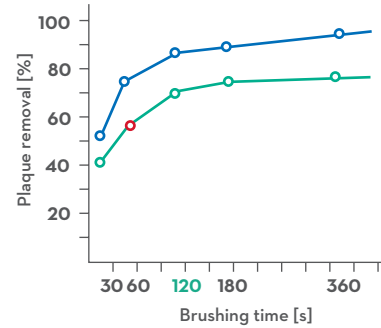

too short
< 2 min on average 46 sec

not often enough
less than 2x2 min/day

too hard
manual users apply up to 15N of force

wrong technique
> 90% scrub horizontally

dominant hand effect
do not brush all quadrants equally

do not replace brush head every 3 months
1.7/yr vs. 4/yr

- Electric toothbrush
- Manual toothbrush
- Manual users brush < 1 min!
- Recommended brushing time

THE TECHNOLOGY: HOW DOES IT WORK?

OSCILATING + ROTATING + PULSATING**
= 3D ACTION