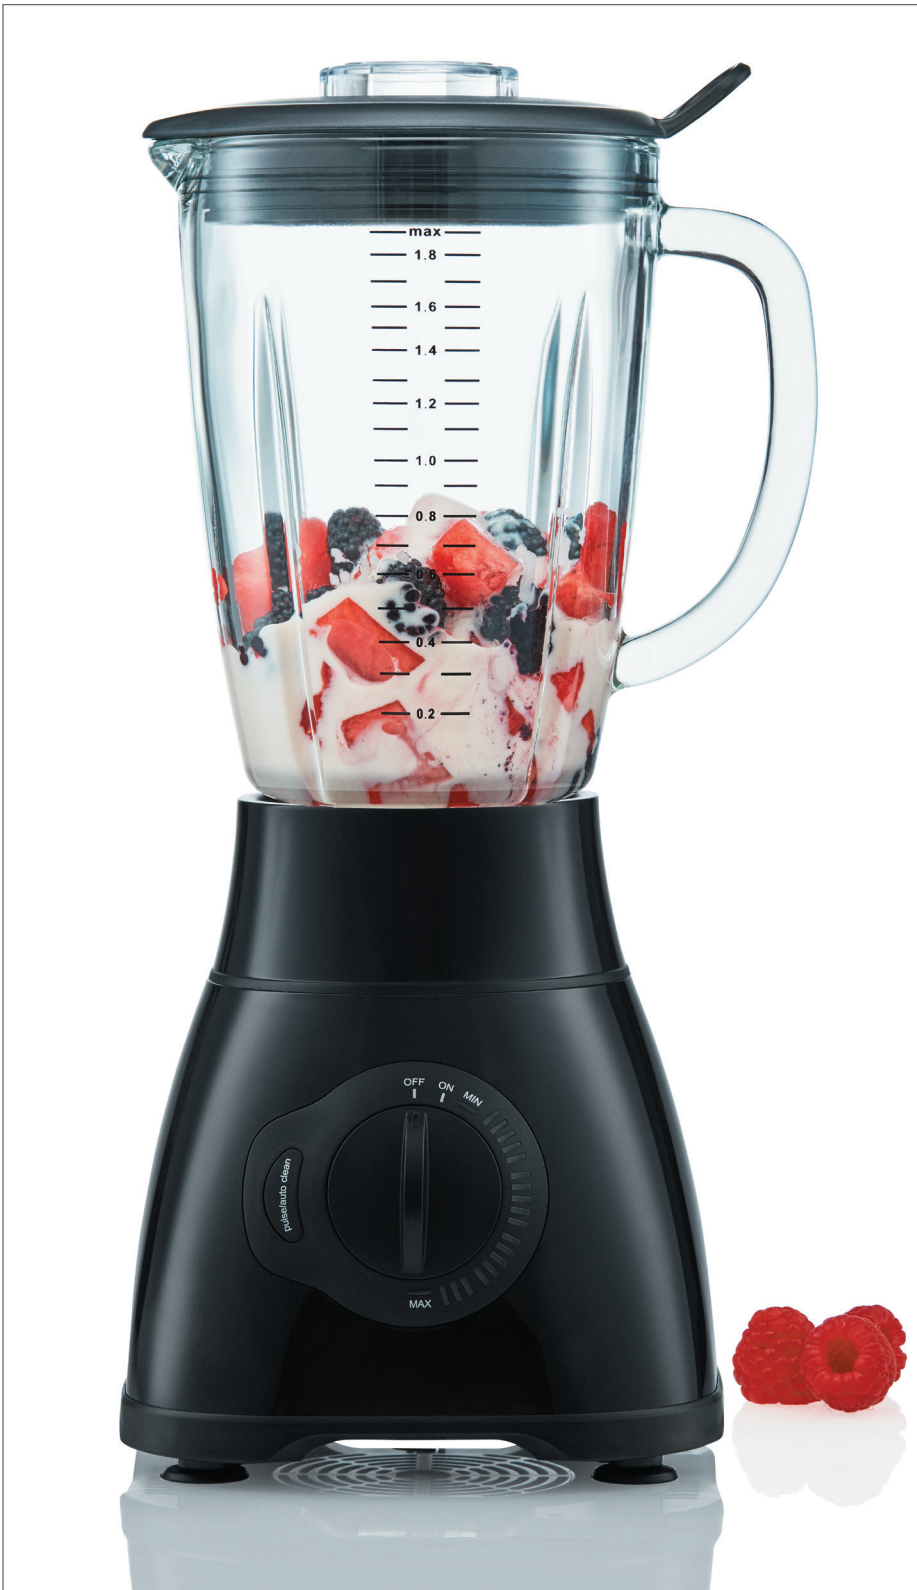

XPLODE

Boost

BLP-1200B

crush and blend

Wilfa XPLODE
Boost

- 1200W
- Adjustable speed
- Knives for effective ice crushing
- 1,8L Glass container
- Easy to clean
- Filling hole in lid

Wilfa XPLODE boost · BLP-1200B

| | |
|-------------|---------------|
| Article no: | 603992 |
| EAN: | 7044876039927 |

Master carton

| | |
|--------------|--------------------------|
| Size (cm): | 23 / 44,6 / 43,5 (d/w/h) |
| Weight (kg): | 9 |