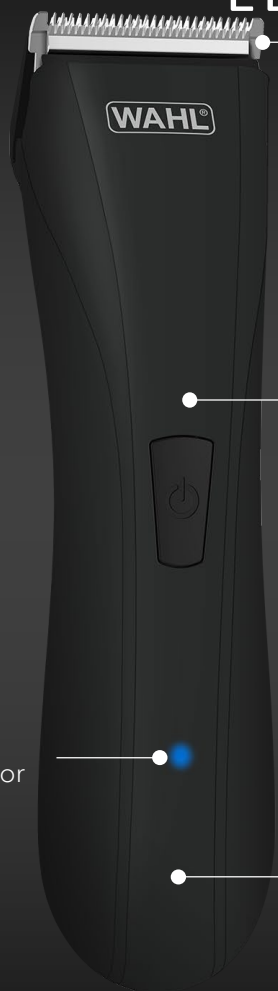

# 1910.0469 WAHL LITHIUM PRO LED BLACK EDITION

New and improved blade

Precision-ground  
*For extreme precise and consistent cutting*

5 adjustable lengths  
*0.5 mm - 1.5 mm - 2.0 mm - 3 mm - 3.5 mm*

Rinsable blade  
*For easy cleaning under running water*