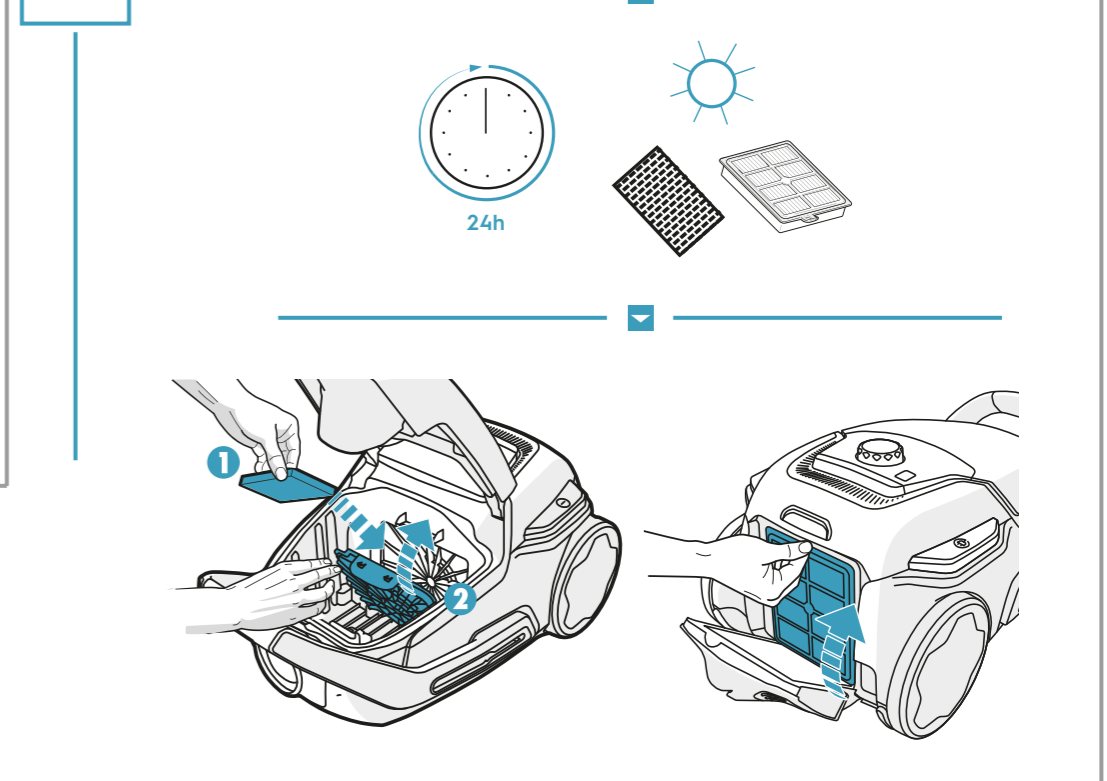

electrolux.com/shop

Ref: EF54
9000843053

Ref: EFH12W
9001951194

Ref: EFS1W
9001677682