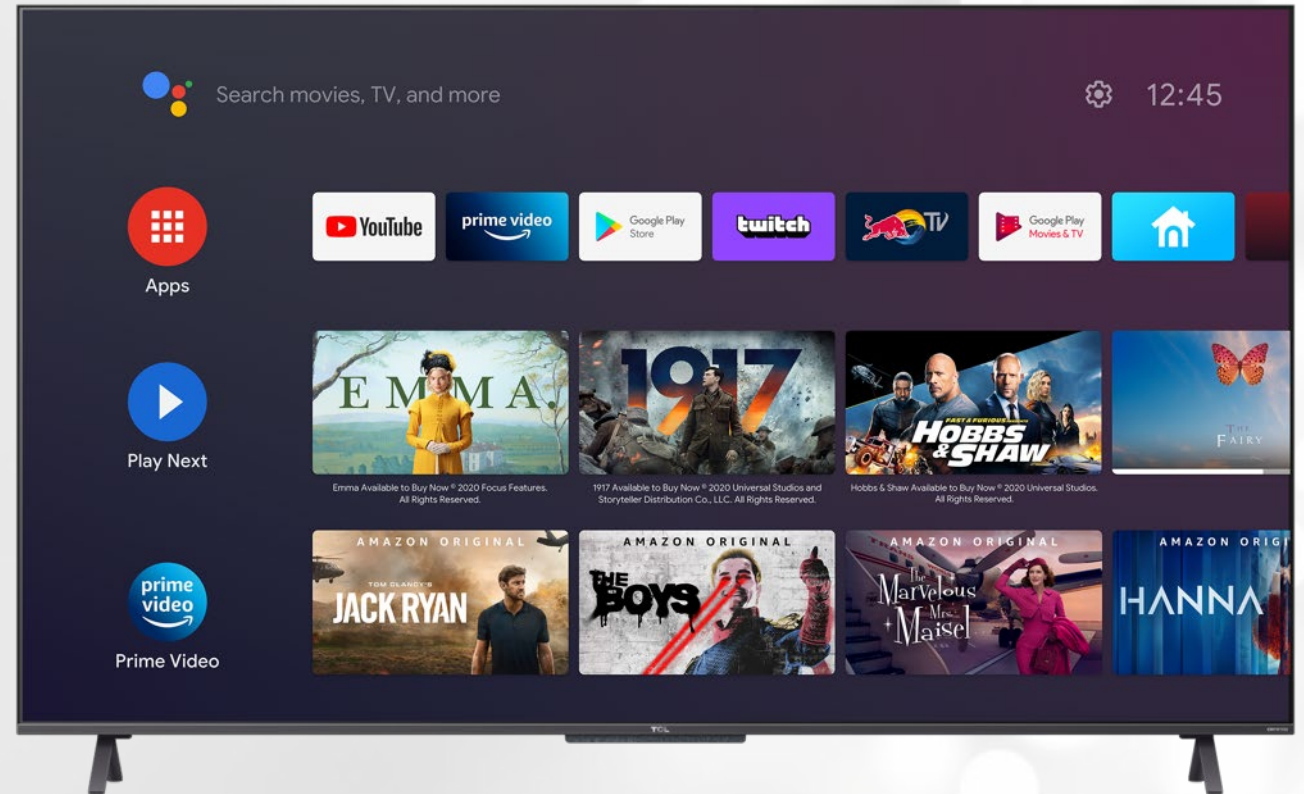

# TCL C725 Android Range

04 2021

Provisional

QLED

43-75"

- ≡ 4K
- ≡ QLED
- ≡ 350 Nits, Direct LED
- ≡ 60hz + MEMC
- ≡ Dolby Vision
- ≡ Onkyo Sound
- ≡ HDMI 2.1 x3
- ≡ - HDMI 2.1 features - ALLM, e-Arc

|        |        |     |
|--------|--------|-----|
| 116911 | 43C725 | TCL |
| 116912 | 55C725 | TCL |
| 116913 | 65C725 | TCL |
| 116914 | 75C725 | TCL |