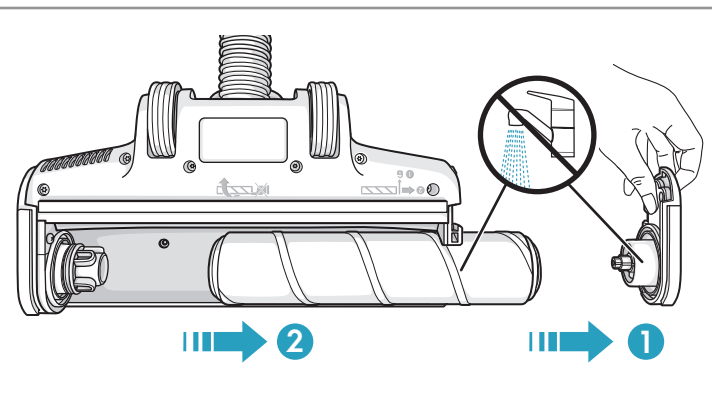

www.electrolux.com

** WELL Q6 : ADS-13G-22 25013GPG
** WELL Q7/Q7-P : KSC-18W-350050HE

- ■ ■ 100%
- ■ ■ 75-100%
- ■ □ 50-75%
- □ □ 25-50%
- □ □ 0-25%

⚠ Please handle battery pack installation with care. The new battery pack must come from Electrolux or an authorized service center.