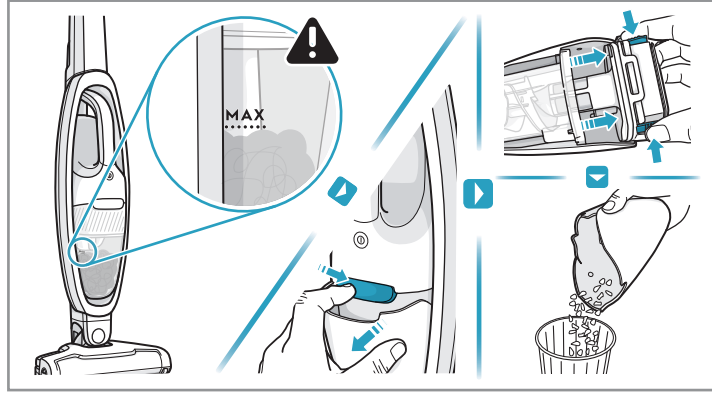

www.electrolux.com

** WELL Q6 : ADS-13G-22 25013GPG
** WELL Q7/Q7-P : KSC-18W-350050HE

- ■ ■ 100%
- ■ ■ 75-100%
- ■ □ 50-75%
- □ □ 25-50%
- □ □ 0-25%

⚠ Please handle battery pack installation with care. The new battery pack must come from Electrolux or an authorized service center.