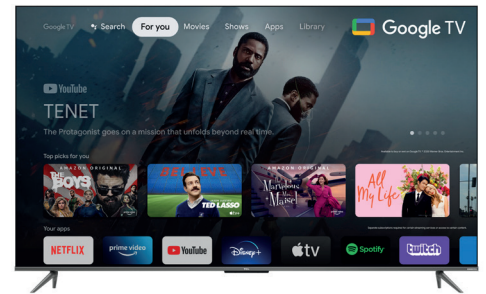

TCL

55C635

DISPLAY

Screen size (inches/cm)	55 / 139.7
Visible screen size : diagonal(inches/cm)	54.6 / 139
Panel resolution	UHD
Wide color Technology	Quantum Dot
HDR (High Dynamic Range)	Yes
HDR formats	Dolby Vision, HDR10, HDR10+, PQ10, HLG
HDR brightness	-
Picture Performance Index*	3100
Resolution	3840x2160
Curved / Curvature	-
10 bit panel	Yes
Dynamic contrast	Mega
Picture processing	IPQ 2.0 Engine
Dimming	Yes
Ultra AR coating	-
UHD upscaling	UHD AI Super Resolution
Color management	20P & 2P calibration
Digital Noise Reduction	Yes
Film Mode	Yes

* Picture performance Index

AUDIO

Sound power	2x10 W
Music sound power	2x20 W
Dolby	Dolby AC4, Dolby TrueHD
Sound Processing	Dolby Atmos, Virtualization & upmix
Equaliser	Presets
Speaker type	Down Firing
Audio quality by	-
Speakers	Full range
Digital Pure Sound	-
Woofer	-
Auto volume control	Yes

SMART CONTENT

Processor	Quad Core
SmartTV	GoogleTV (29 languages)
Android OS	GoogleTV (ATV 11.0)
GuideOn (Internet EPG)	-
4K	Netflix, YouTube, Amazon Prime, AppleTV+ & more
Applications	Google Play Store
Social	-
Web browser	-
HbbTV	2.0.2
Smart integrated TV microphone	Yes

CONVENIENCE

Smartphone / Tablet remote support	Yes
USB multimedia*	Yes
Caption(Subtitle)	Yes
Divx compatibility	-
Clock & On/Off timer	-
Game mode	Auto
Sports mode	Yes
Multipicture	PAT
Sleep timer	Yes
Hotel mode	Planned
OSD Languages	29
HDMI CEC (T-link)	Full
HDMI quick switch	Yes

* USB key not included

CONVERGENCE

Bluetooth	A2DP, HID
DLNA 1.5	Yes
Wifi display (Miracast)	Chromecast & T-cast
USB HID support	Yes

CONTROL

Remote control batteries	Yes
Remote Control	RC902V1+RC802NU1

TUNER/BROADCASTING

DTV Tuner	DVB-T2/C/S2
Video decoding	H.265 UHD, H.264, MPEG-2
Analogue tuner	Yes
Analogue tuner systems	PAL/SECAM/NTSC (AV) BG/DK/LL'
CI+	Yes (1.4, ECP)
EPG (DVB EIT/SI)	up to 8 days
Auto channel search	Yes
Teletext	Yes

CONNECTIVITY

HDMI	3 x 2.1
HDCP 2.2	2,3
USB	2 x (3.0 + 2.0)
YPbPr	CVBS Optional
DVI-in (video)	-
Ethernet (LAN RJ-45)	Yes
Wifi	Built-in ac/n/g 2.4/5Ghz MIMO
Digital Audio Out	Optical
Headphone	Yes
RF in (IEC Terrestrial/Cable)	1
RF in (F Sat)	1
Sat: Diseq / SCD	Yes v.2.2 / Yes
CI slot	1
HDMI eARC/ARC	eARC HDMI1
HDMI max resolution	2160P/60Hz 422 12bit
MHL	Yes (3.0) via HDMI1
Power cable	Detachable, 1.5 m

GAMING EXPERIENCE

HDMI 2.1 :	Features	UHD 120p, ALLM
	VRR / FreeSync / G-sync	Yes / Yes / -

DESIGN

Color	Brushed silver metal front
Vesa size	300 x 300 mm
Stand design	Y-shape 2 position

POWER

Energy efficiency class SDR*	F
Annual SDR power consumption*	75 W
Energy efficiency class HDR*	G
Annual HDR power consumption*	130 W
Auto power off	Yes
Power supply	-
Power consumption (standby)*	0,29 W
Power consumption (network standby)*	- W
Peak luminance ratio	65%
Power consumption (maximum)*	-
Mercury content	0,0 mg
Presence of Lead	-

*estimation

DIMENSIONS & WEIGHT