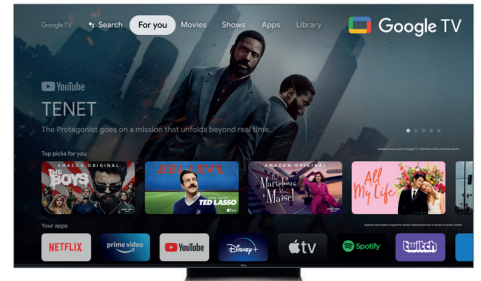

TCL

75C835

DISPLAY

Screen size (inches/cm)	75 / 190.5
Visible screen size : diagonal(inches/cm)	74.5 / 189
Panel resolution	UHD
Wide color Technology	Quantum Dot
HDR (High Dynamic Range)	Yes
HDR formats	Dolby Vision IQ, HDR10+, HDR10, PQ10, HLG
HDR brightness	1500 nits
Picture Performance Index*	4400
Resolution	3840x2160
Curved / Curvature	-
10 bit panel	Yes
Dynamic contrast	Mega
Picture processing	AI PQ 2.0 Engine
Dimming	Yes
Ultra AR coating	-
UHD upscaling	UHD deep learning AI SR
Color management	3D LUT, 10P & 2P calibration
Digital Noise Reduction	Yes
Film Mode	Yes

* Picture performance Index

AUDIO

Sound power	2x15W +30W
Music sound power	2x60 W
Dolby	Dolby AC4, Dolby TrueHD
Sound Processing	Dolby Atmos, Virtualization & upmix
Equaliser	7 band
Speaker type	Down Firing
Audio quality by	ONKYO
Speakers	3 way
Digital Pure Sound	-
Woofer	Yes
Auto volume control	Yes

SMART CONTENT

Processor	Quad Core
SmartTV	GoogleTV (29 languages)
Android OS	GoogleTV (ATV 11.0)
GuideOn (Internet EPG)	-
4K	Netflix, YouTube, Amazon Prime, AppleTV+ & more
Applications	Google Play Store
Social	-
Web browser	-
HbbTV	2.0.2
Smart integrated TV microphone	Yes

CONVENIENCE

Smartphone / Tablet remote support	Yes
USB multimedia*	Yes
Caption(Subtitle)	Yes
Divx compatibility	-
Clock & On/Off timer	-
Game mode	Auto
Sports mode	Yes
Multipicture	PAT
Sleep timer	Yes
Hotel mode	-
OSD Languages	29
HDMI CEC (T-link)	Full
HDMI quick switch	Yes

* USB key not included

CONVERGENCE

Bluetooth	A2DP, HID
DLNA 1.5	Yes
Wifi display (Miracast)	Chromecast & T-cast
USB HID support	Yes

CONTROL

Remote control batteries	Yes
Remote Control	RC902V1+RC802NU1

TUNER/BROADCASTING

DTV Tuner	DVB-T2/C/S2
Video decoding	H.265 UHD, H.264, MPEG-2
Analogue tuner	Yes
Analogue tuner systems	PAL/SECAM/NTSC (AV) BG/DK/LL'
CI+	Yes (1.4, ECP)
EPG (DVB EIT/SI)	up to 8 days
Auto channel search	Yes
Teletext	Yes

CONNECTIVITY

HDMI	4 x 2.1
HDCP 2.2	2,3
USB	1 x 2.0
YPbPr	CVBS Optional
DVI-in (video)	-
Ethernet (LAN RJ-45)	Yes
Wifi	Built-in ax/ac/n 2.4/5Ghz MIMO
Digital Audio Out	Optical
Headphone	Yes
RF in (IEC Terrestrial/Cable)	1
RF in (F Sat)	1
Sat: Diseq / SCD	Yes v.2.2 / ver. I & II
CI slot	1
HDMI eARC/ARC	eARC HDMI 1
HDMI max resolution	2160P/120Hz 444 12bit,
MHL	(2160P/144Hz 444 10bit)
Power cable	Yes (3.0) via HDMI1
	Detachable, 1.5 m

GAMING EXPERIENCE

HDMI 2.1 :	Features	UHD 144p HDR, ALLM, eARC
	VRR / FreeSync / G-sync	Yes / Premium / -

DESIGN

Color	Brushed titanium metal front
Vesa size	400 x 400 mm
Stand design	Central

POWER