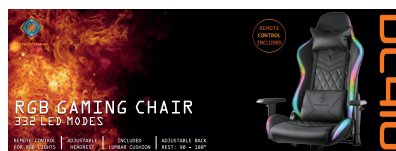

PACKAGING

Package contents:	Gaming chair and manual

-Image may differ from the actual package