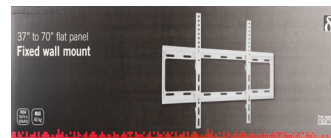

PACKAGING

Package contents: Wall mount, bubble level, M6/M8 bolts, spacers, concrete anchors, wall screws and washers.

-Image may differ from the actual package