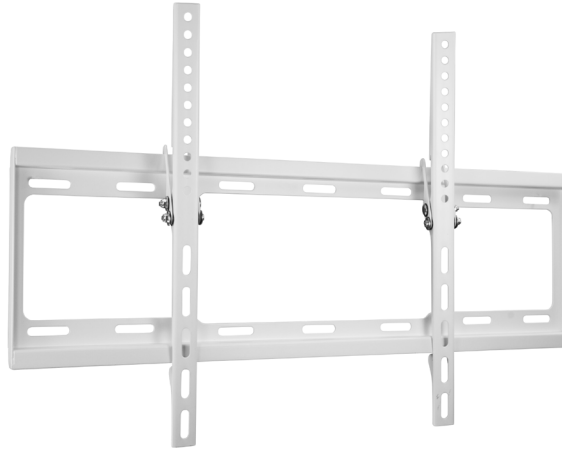

37"-70" display Tiltable wall mount

DELTACO
A NORDIC BRAND

- Tiltable
- Profile: 25 mm
- VESA 75x75 – 600x400

PRODUCT DATA

Product category:	Tiltable wall mount
Material:	Steel, plastic
Metal sheet thickness:	1.5 mm
Surface finish:	Powder coating
Color:	White
Dimensions:	25 x 679 x 435 mm
Fit Screen Size:	37"-70"
Fit Curved TV:	Yes
Mounting hole pattern :	VESA & universal
VESA compatible:	200x200,300x300,400x200,400x400,600x400
Max. VESA:	600 x 400
Weight capacity:	35 kg
Strength tested:	4 times approved
Profile:	25 mm
Tilt range:	0°~14°
Screen freely tilting:	Yes
Installation:	Solid wall
Panel type:	Detachable panel
Wall plate type:	Fixed wall plate
Cable management:	No
Anti-theft:	No
Bubble Level:	Hook-on bubble level (included in components package)
Accessory Kit Package:	Normal/ziplock polybag
Certification:	CA 65,GS

LOGISTICS DATA

Article number:	ARM-524
Brand:	DELTACO
EAN code:	7340004688860
Country of origin:	China
Custom tariff number:	83024900
Master carton packing unit:	N/A
Master carton gross weight:	N/A
Master carton dimensions:	N/A
Package type:	Box
Package weight:	N/A
Package dimensions:	N/A

PACKAGING

Package contents: Wall mount, bubble level, M6/M8 bolts, spacers, concrete anchors, wall screws and washers.

-Image may differ from the actual package

Drawing