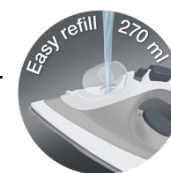

Anti-drip
The improved anti-drip system ensures that no water escapes from the soleplate, even when ironing at low temperature.

Precision tip
The triangular shaped precision zone at the tip of the iron allows you to easily remove the toughest wrinkles from hard to reach areas like collars and seams.

Easy refill 270 ml
For longer ironing autonomy.

Rapid heat up
Iron ready with Max setting in **35 Seconds.**

Self Clean
Easy to use and convenient system to clean the soleplate from scale particles.

Technical data