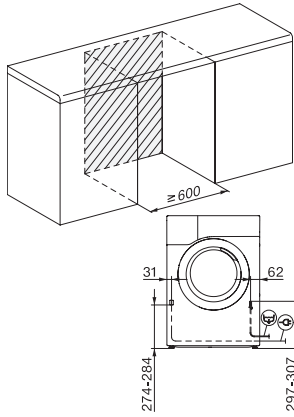

TCL790WP EcoSpeed&Steam&9kg

T1 värmepumpstumlare:

Med SteamFinish, DryCare 40 och SilenceDrum för skonsam torkning.

T1 installation drawing, slanted facia, straight facia, measures in mm

T1 drawing, slanted facia, straight facia, measures in mm

T1 drawing, slanted facia, straight facia, with porthole, measures in mm

T1 drawing, slanted facia, straight facia, measures in mm