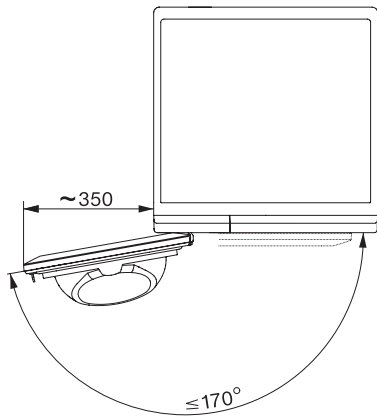

TCL790WP EcoSpeed&Steam&9kg

T1 värmepumpstumlare:

Med SteamFinish, DryCare 40 och SilenceDrum för skonsam torkning.

T1 installation drawing, slanted facia, straight facia, measures in mm

T1 drawing, slanted facia, straight facia, measures in mm

T1 drawing, slanted facia, straight facia, with porthole, measures in mm

T1 drawing, slanted facia, straight facia, measures in mm