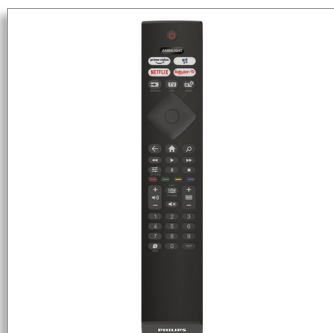

Philips LED  
Full HD Ambilight-TV

80 cm (32 tum) Ambilight-TV

Philips Smart TV  
Pixel Plus HD  
Skarp Full HD-bild

32PFS6908