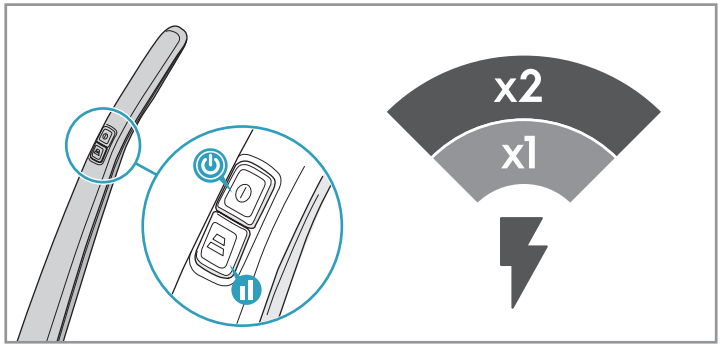

 **Electrolux**

Car Kit
KIT 360+
PNC: 900 168 340

BedPro Mini
ZE 125
PNC: 900 168 081

Filter
EF 150
PNC: 900 168 374

 www.electrolux.com/shop

⚠ Batteries must be fully discharged before disassembling.

CH2430205