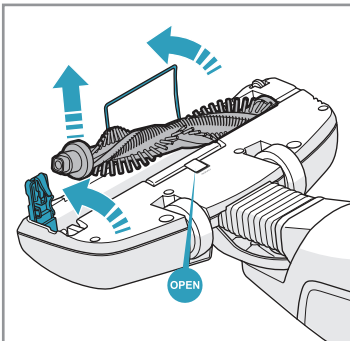

 **Electrolux**

Car Kit
KIT 360+
PNC: 900 168 340

BedPro Mini
ZE 125
PNC: 900 168 081

Filter
EF 150
PNC: 900 168 374

 www.electrolux.com/shop

⚠ Batteries must be fully discharged before disassembling.

CH2430205