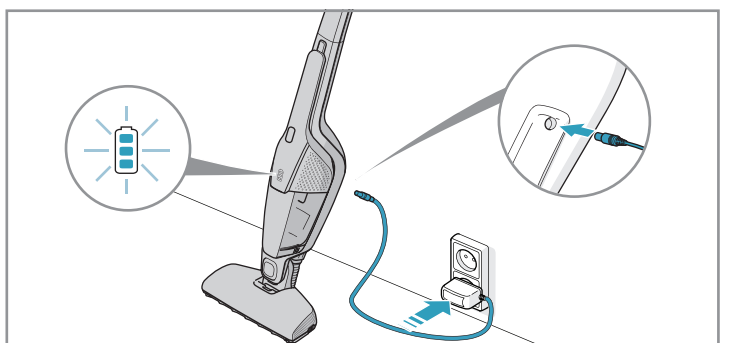

 **Electrolux**

Car Kit
KIT 360+
PNC: 900 168 340

BedPro Mini
ZE 125
PNC: 900 168 081

Filter
EF 150
PNC: 900 168 374

 www.electrolux.com/shop

⚠ Batteries must be fully discharged before disassembling.

CH2430205