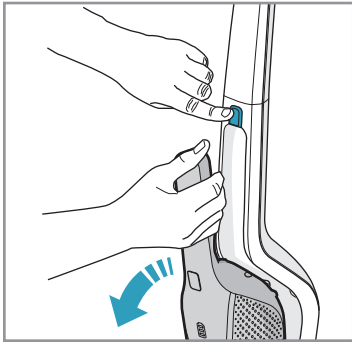

 **Electrolux**

Car Kit
KIT 360+
PNC: 900 168 340

BedPro Mini
ZE 125
PNC: 900 168 081

Filter
EF 150
PNC: 900 168 374

 www.electrolux.com/shop

⚠ Batteries must be fully discharged before disassembling.

CH2430205