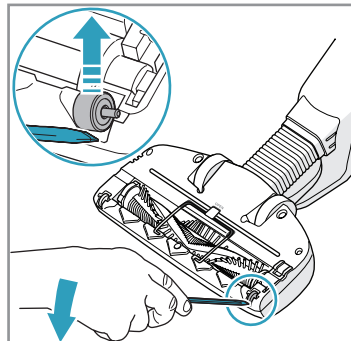

 **Electrolux**

Car Kit
KIT 360+
PNC: 900 168 340

BedPro Mini
ZE 125
PNC: 900 168 081

Filter
EF 150
PNC: 900 168 374

 www.electrolux.com/shop

⚠ Batteries must be fully discharged before disassembling.

CH2430205