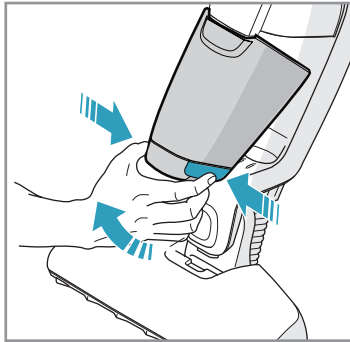

 **Electrolux**

Car Kit
KIT 360+
PNC: 900 168 340

BedPro Mini
ZE 125
PNC: 900 168 081

Filter
EF 150
PNC: 900 168 374

 www.electrolux.com/shop

⚠ Batteries must be fully discharged before disassembling.

CH2430205