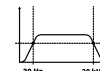

HIGHLIGHTS

Powerful 2.0ch speaker system delivering 200W RMS / 108dB via 2 x 10" woofers + 2 x 3" tweeters

SAM® by Devialet provides improved linearity and low-frequency performance - experience rich, detailed and powerful bass with limited audible distortion

Engineered wood speaker housing offers precise acoustics and is angled for optimal sound dispersion

Splashproof (IPX4) suitable for outdoor use in light rain or by the pool

1 3/8" 35mm standardised speaker stand pole mount built-in to base; optional ball corner protectors can be removed (using the included screwdriver) when using a stand

8hrs playtime (up to) from the removeable 14.8V 5Ah Lithium-ion battery pack (included); instant continuity with a spare battery pack or by connecting to the mains supply

Pro-panel with 3 input channels: TRS/XLR combo (x 2) with Reverb, Bass & Treble adjustment and Aux/Bluetooth, all with independent level control

Instrument selector allows quick adjustment of levels for Keyboard/line-in, Guitar or Microphone

Wirelessly stream music from your Bluetooth® enabled smart device

Link 2 SumoBoxes wirelessly in Duo Mode for Bluetooth® playback or connect multiple SumoBoxes together via the amplified Speaker Link

Control SumoBox from anywhere in the room via the Sharp Life app