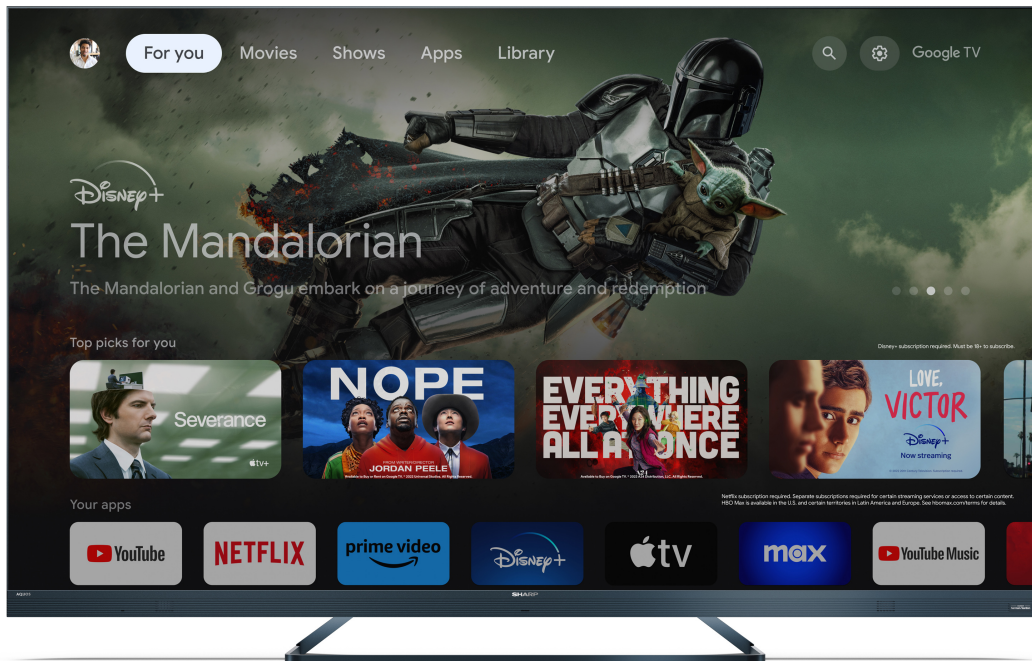

75FQ5EG
Ref: 4T-C75FQ5EM2AG

75" 4K ULTRA HD 144Hz QUANTUM DOT SHARP GOOGLE TV™

The 75FQ5EG is a 4K Ultra High Definition 144Hz Frameless Quantum Dot Sharp Google TV™ with exceptional multimedia and gaming functionality.

A premium design TV with stunning picture quality and amazing sound! New 120/144Hz refresh rate option and HDMI 2.1 VRR feature. Unleash the full potential of your TV for gaming adventures. Thanks to Quantum Dot technology, picture colours are rich and look visually stunning and vivid, especially with HDR or Dolby Vision content.