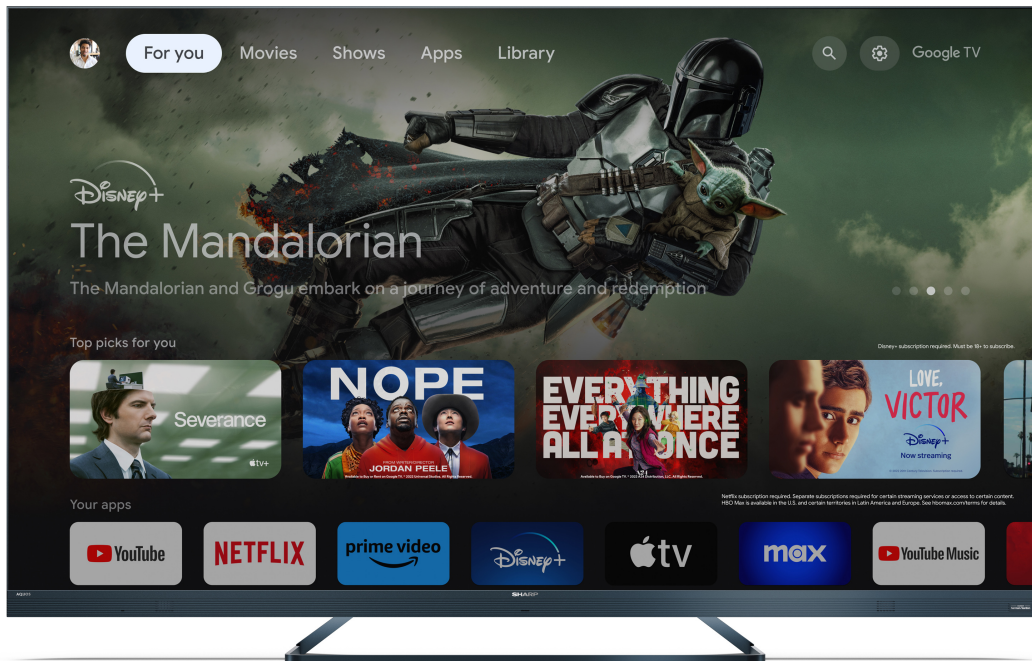

65FQ5EG
Ref: 4T-C65FQ5EM2AG

65" 4K ULTRA HD 144Hz QUANTUM DOT SHARP GOOGLE TV™

The 65FQ5EG is a 4K Ultra High Definition 144Hz Frameless Quantum Dot Sharp Google TV™ with exceptional multimedia and gaming functionality.

A premium design TV with stunning picture quality and amazing sound! New 120/144Hz refresh rate option and HDMI 2.1 VRR feature. Unleash the full potential of your TV for gaming adventures. Thanks to Quantum Dot technology, picture colours are rich and look visually stunning and vivid, especially with HDR or Dolby Vision content.