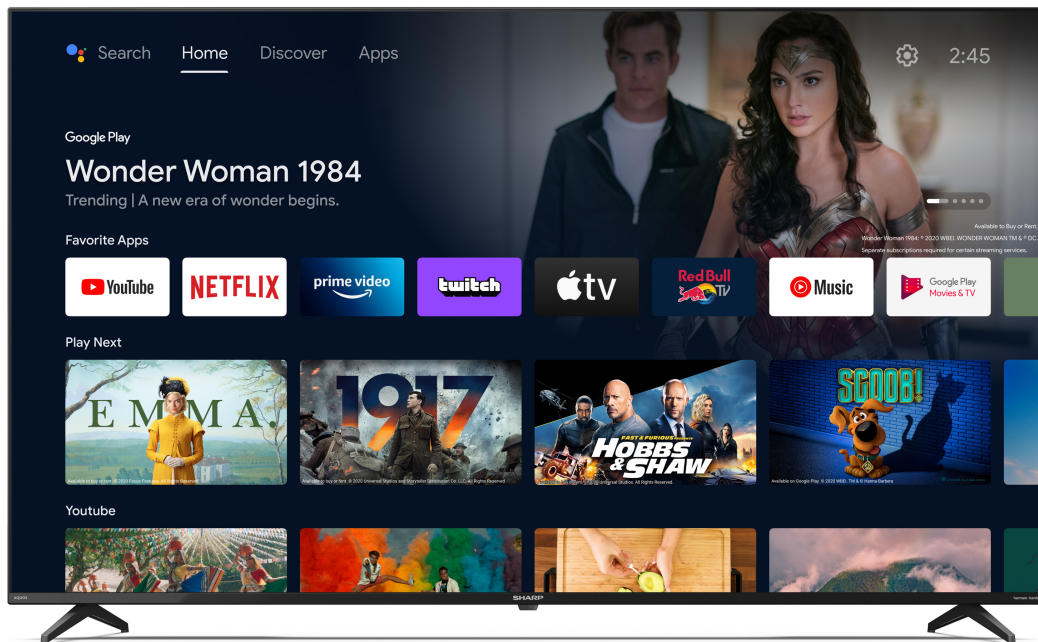

65FN2EA
Ref: 4T-C65FN2EL2AB

65" 4K ULTRA HD ANDROID TV™

The 65FN2EA is a 4K Ultra High Definition Frameless LED Android TV™ with exceptional multimedia functionality.

HIGHLIGHTS

- 4K Ultra HD Android TV™
- HDMI 2.1 with eARC
- Dolby Vision™ - cinema-inspired HDR
- DTS:X immersive audio codec
- DTS Virtual:X 3D audio post processing
- HARMAN/KARDON® Speaker System
- Google Assistant
- Chromecast Built-in
- Bluetooth®

Android Smart Ultra HD 65FN2EA provides a wide range of connection possibilities.

Android TV™ provides customers with a modern and intuitive approach to TV that provides more value than just watching content. It's an all in one, entertainment hub.