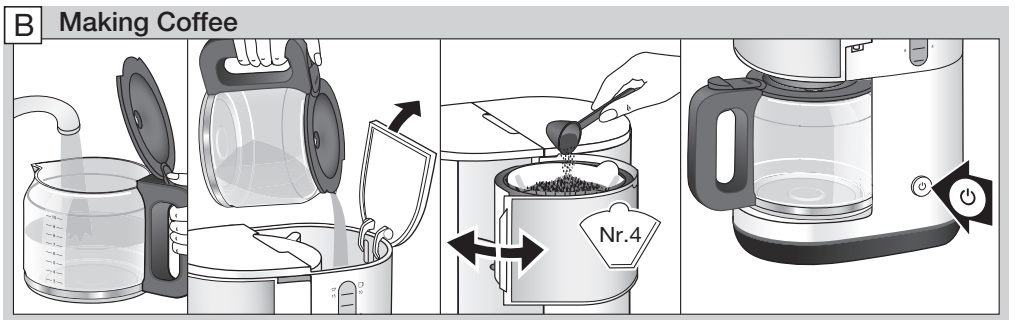

For UK Only

Guarantee Information

All Braun Household products carry a minimum guarantee period of two years. The rights and benefits under this guarantee are additional to your statutory rights which are not affected.