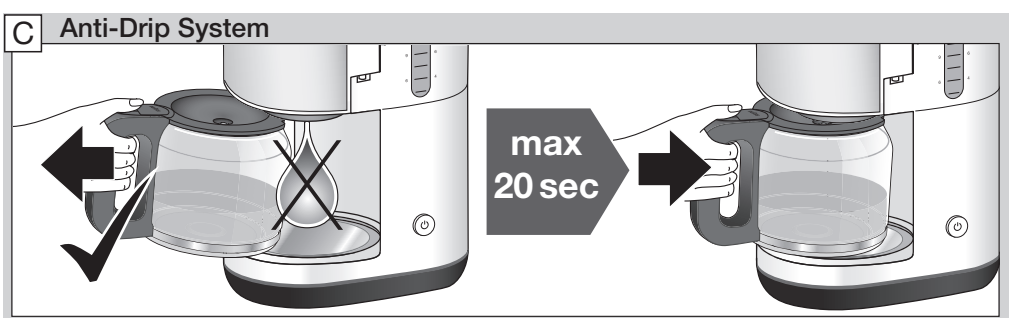

For UK Only

Guarantee Information

All Braun Household products carry a minimum guarantee period of two years. The rights and benefits under this guarantee are additional to your statutory rights which are not affected.