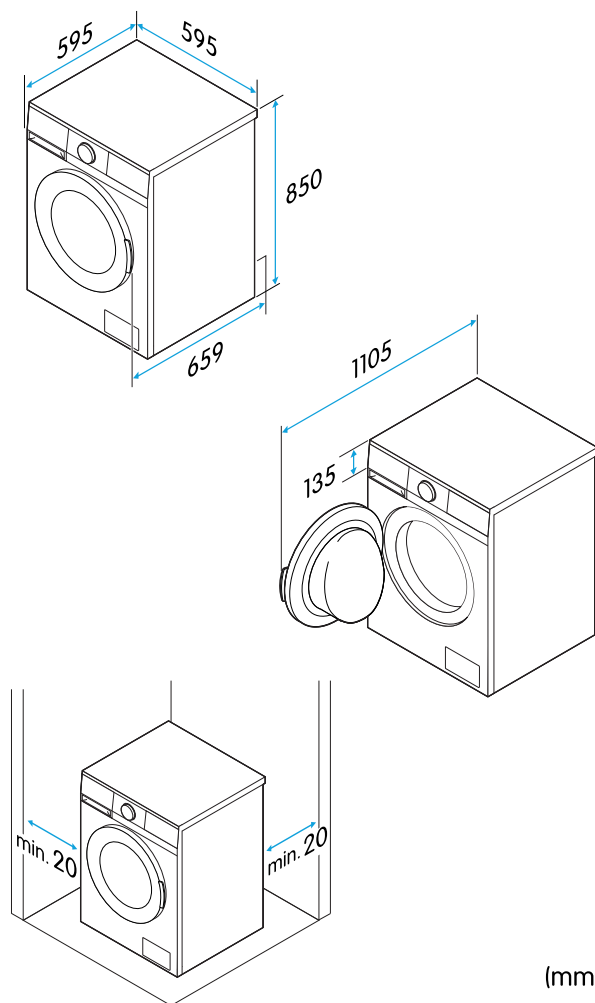

Product properties

Colour	White
Installation	Freestanding
Loading	Front loaded
Washing capacity	12 kg
Maximum spin speed	1400 rpm
Display	Yes
Automatic detergent dispenser	No
Delayed start	Yes
Extra rinse	Yes
Steam function	No
Child safety lock	Yes

Technical specifications

Net weight	73 kg
Volume, drum	76 l
Height	850 mm
Width	595 mm
Depth (including door)	659 mm
Door hinge	Left
Water inlet hose length	1 m
Water outlet hose length	1.6 m
Power supply	220-240V~, 50Hz
Cord length, plug type	2 m
Rated current	10 A
Rated power	2000 W
Standard water pressure	0.05 MPa ~ 1 MPa
Rated spinning noise level	80 dB
Spinning noise class	C
Rated remaining moisture content after ECO 40-60 programme	53.9 %
Weighted water consumption, washing, based on the ECO 40-60 programme	57 l/cycle
Energy efficiency class	A
Spin-drying efficiency class	B
Model identifier	CTM6214V

For details about the energy efficiency of the product, go to <https://eprel.ec.europa.eu/>. Use the model identifier to find information.

Dimensions