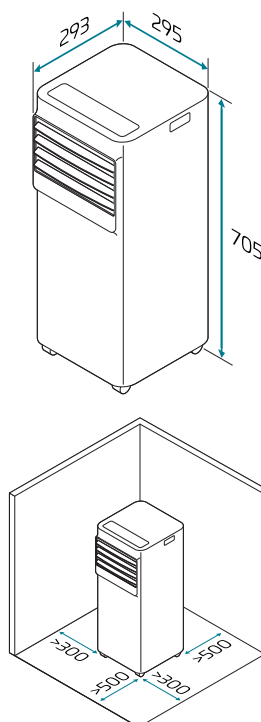

Product properties

Colour	White
Heat	No
Wi-Fi	No
On/off timer	Yes
Sleep	No
Fresh	Yes
Temperature sensor (remote control)	Yes
Wheels	Yes

Technical specifications

Net weight	23.5 kg
Height	705 mm
Width	295 mm
Depth	293 mm
Power supply	220-240 V / 50 Hz
Cord length, plug type	1.9 m
Rated current	6.1 A
Cooling capacity	9000 Btu/h (2.6kW)
Cooling operation, min. temperature	16°C
Sound power level indoor unit (high fan speed)	64 dB
Sound power level outdoor unit	57.5 dB
Refrigerant	R290
Refrigerant GWP	3
Energy efficiency class heat/cold	A
Energy Efficiency Ratio (EER)	2.6
Hourly electricity consumption	1.0 kW
Model identifier	CPA3900V

For details about the energy efficiency of the product, go to <https://eprel.ec.europa.eu/>. Use the model identifier to find information.

Dimensions