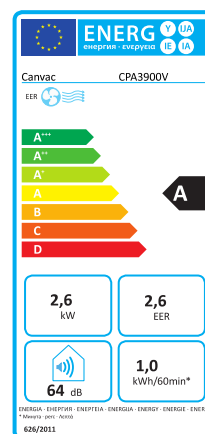

Product properties

Colour	White
Heat	No
Wi-Fi	No
On/off timer	Yes
Sleep	No
Fresh	Yes
Temperature sensor (remote control)	Yes
Wheels	Yes

Technical specifications

Net weight	23.5 kg
Height	705 mm
Width	295 mm
Depth	293 mm
Power supply	220-240 V / 50 Hz
Cord length, plug type	1.9 m
Rated current	6.1 A
Cooling capacity	9000 Btu/h (2.6kW)
Cooling operation, min. temperature	16°C
Sound power level indoor unit (high fan speed)	64 dB
Sound power level outdoor unit	57.5 dB
Refrigerant	R290
Refrigerant GWP	3
Energy efficiency class heat/cold	A
Energy Efficiency Ratio (EER)	2.6
Hourly electricity consumption	1.0 kW
Model identifier	CPA3900V

For details about the energy efficiency of the product, go to <https://eprel.ec.europa.eu/>. Use the model identifier to find information.

Dimensions

Energy label

The information may be subject to changes. Inadvertent errors in information may occur.