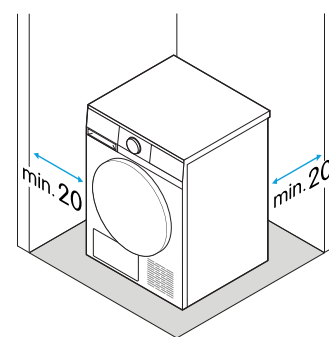

Product properties

Colour	White
Installation	Freestanding
Stackable	Yes
Drying technique	Heat pump
Drying capacity	8 kg
Number of programmes	14
Timed programmes	Yes
Digital display	Yes
Interior lighting	Yes
Humidity sensor	Yes
Delayed start	Yes
Anti-crease	Yes
Child lock	Yes

Technical specifications

Net weight	45 kg
Volume, drum	102 l
Product height	845 mm
Product width	595 mm
Product depth	600 mm
Door hinge	Right
Refrigerant type	R290
Power supply	220-240 V, 50 Hz
Cord length	2.0 m
Rated current	3.5 A
Rated power	750 W
Noise level	65 dB
Energy consumption, standard cotton programme, full load	1.42 kWh
Energy consumption, standard cotton programme, partial load	0.81 kWh
Energy efficiency class	C
Condensation efficiency class	C
Model identifier	CTT6810V

For details about the energy efficiency of the product, go to <https://eprel.ec.europa.eu/>. Use the model identifier to find information.

Dimensions