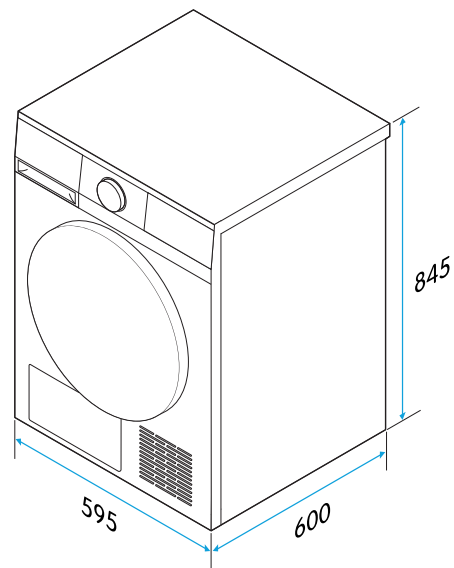

Product properties

Colour	White
Installation	Freestanding
Stackable	Yes
Drying technique	Heat pump
Drying capacity	8 kg
Number of programmes	14
Timed programmes	Yes
Digital display	Yes
Interior lighting	Yes
Humidity sensor	Yes
Delayed start	Yes
Anti-crease	Yes
Child lock	Yes

Technical specifications

Net weight	45 kg
Volume, drum	102 l
Product height	845 mm
Product width	595 mm
Product depth	600 mm
Door hinge	Right
Refrigerant type	R290
Power supply	220-240 V, 50 Hz
Cord length	2.0 m
Rated current	3.5 A
Rated power	750 W
Noise level	65 dB
Energy consumption, standard cotton programme, full load	1.42 kWh
Energy consumption, standard cotton programme, partial load	0.81 kWh
Energy efficiency class	C
Condensation efficiency class	C
Model identifier	CTT6810V

For details about the energy efficiency of the product, go to <https://eprel.ec.europa.eu/>. Use the model identifier to find information.

Dimensions