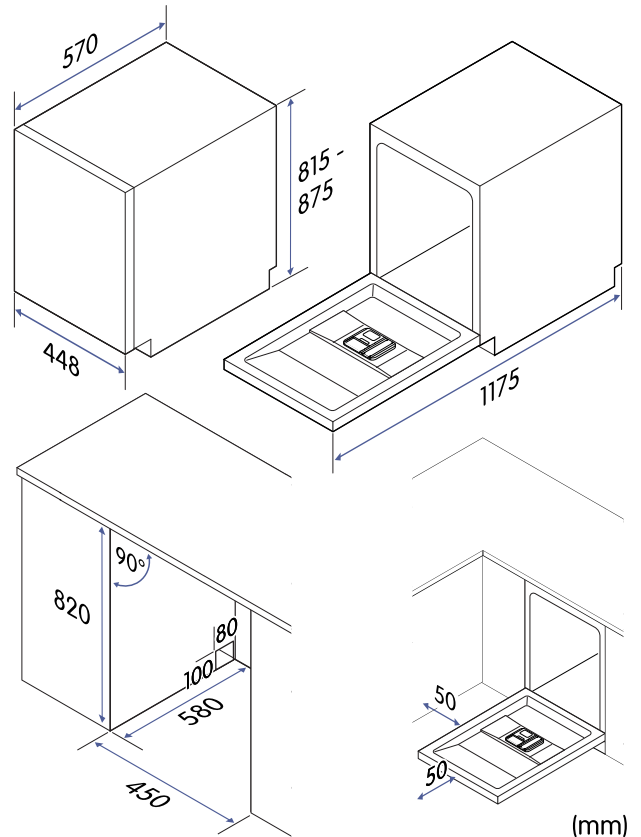

Product properties

Colour	White
Installation	Built-under
Number of place settings	10
Number of programmes	7
Number of temperature settings	5
LED display	Yes
Delayed start time	Yes
Display of remaining time	Yes
Auto programme	Yes
Quick wash	Yes
Salt/rinse aid refill indicator	Yes
Adjustable upper basket	Yes
Cutlery basket	Yes
Overflow protection	Yes
Adjustable height front and rear	Yes

Technical specifications

Net weight	36.5 kg
Product height	815-875 mm
Product width	448 mm
Product depth	570 mm
Depth with door open 90 degrees.	1175 mm
Built-in dimensions, min. height	820 mm
Built-in dimensions, min. width	450 mm
Built-in dimensions, min. depth	580 mm
Water inlet hose length	1.8 m
Water outlet hose length	1.9 m
Power supply	220-240 V, 50 Hz
Cord length	1.5 m
Rated current	8 A
Rated power	1760-2100 W
Standard water pressure	0.04 MPa ~ 1 MPa
Noise level	42 dB
Noise emission class	B
Water consumption	8.5 l/cycle
Energy consumption	0.593 kWh/cycle
Energy consumption, 100 cycles	59 kWh
Energy efficiency class	C
Model identifier	CDM2455V

For details about the energy efficiency of the product, go to <https://eprel.ec.europa.eu/>. Use the model identifier to find information.

Dimensions