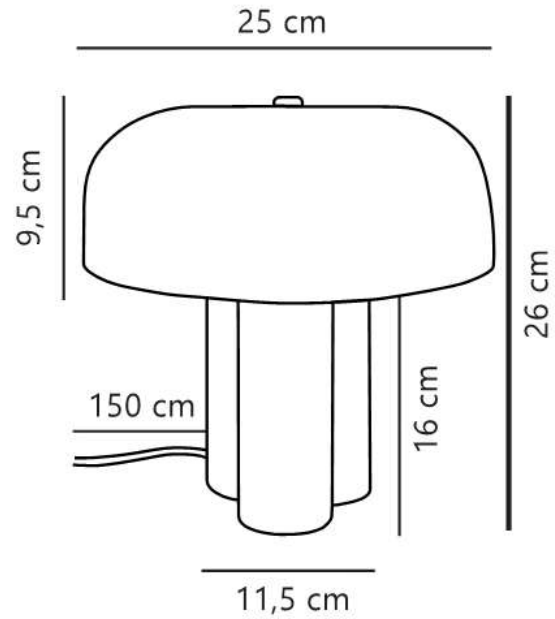

# SANDRO | TABLE LAMP | YELLOW

2612025026

nordlux®

Voltage (V): 220-240 Volt  
IP degree: IP20  
Maximum bulb wattage (W): 15  
Class (Class 1, Class 2, Class 3):  
Class 2 (Double isolated)  
Socket type: E27  
Switch placement: On the cable  
Parallel connection: False

Primary material: Metal  
Secondary material: Plastic  
Colour of the cable: White  
Length of the cable (cm): 150  
Surface material of the cable:  
Textile  
Is the cable replaceable: False  
Colour: Yellow

IK degree: IK00  
Height (cm) : 25.5  
Shade Diameter (cm): 25  
Lenght (cm): 25.5  
EAN: 5704924027048  
TUN: 2530708  
Item Number: 2612025026

Pcs Per Master Carton: 3  
Sales Box Height (cm): 15  
Sales Box Width(cm): 28  
Sales Box Depth (cm): 28  
Sales Box Volume m<sup>3</sup> : 0.0118  
Product net weight (kg): 1.19

• Minimalist, Scandinavian design • Chunky base adds character and balance

Sandro embodies clean Scandinavian design with a simple, rounded shape and a chunky base that adds character and balance to the design. The minimalist design fits perfectly on a bedside table, shelf or sideboard.