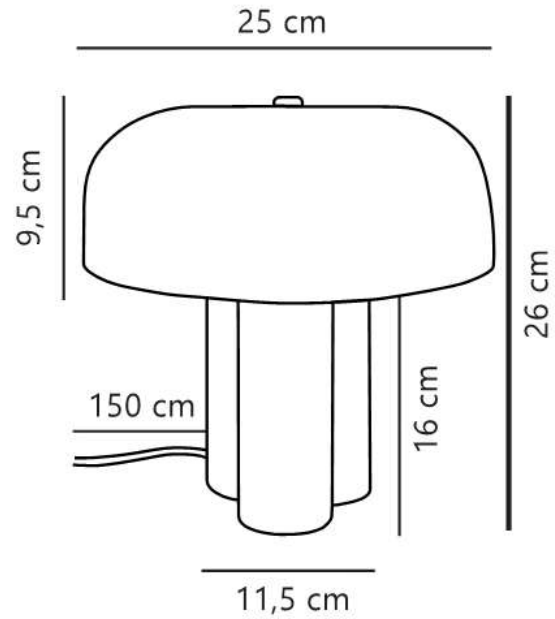

SANDRO | TABLE LAMP | LIGHT BROWN

2612025018

nordlux®

Voltage (V): 220-240 Volt
IP degree: IP20
Maximum bulb wattage (W): 15
Class (Class 1, Class 2, Class 3):
Class 2 (Double isolated)
Socket type: E27
Switch placement: On the cable
Parallel connection: False

Primary material: Metal
Secondary material: Plastic
Colour of the cable: White
Length of the cable (cm): 150
Surface material of the cable:
Textile
Is the cable replaceable: False
Colour: Light brown

IK degree: IK00
Height (cm) : 25.5
Shade Diameter (cm): 25
Length (cm): 25.5
EAN: 5704924027024
TUN: 2530705
Item Number: 2612025018

Pcs Per Master Carton: 3
Sales Box Height (cm): 15
Sales Box Width(cm): 28
Sales Box Depth (cm): 28
Sales Box Volume m³ : 0.0118
Product net weight (kg): 1.19

• Minimalist, Scandinavian design • Chunky base adds character and balance

Sandro embodies clean Scandinavian design with a simple, rounded shape and a chunky base that adds character and balance to the design. The minimalist design fits perfectly on a bedside table, shelf or sideboard.