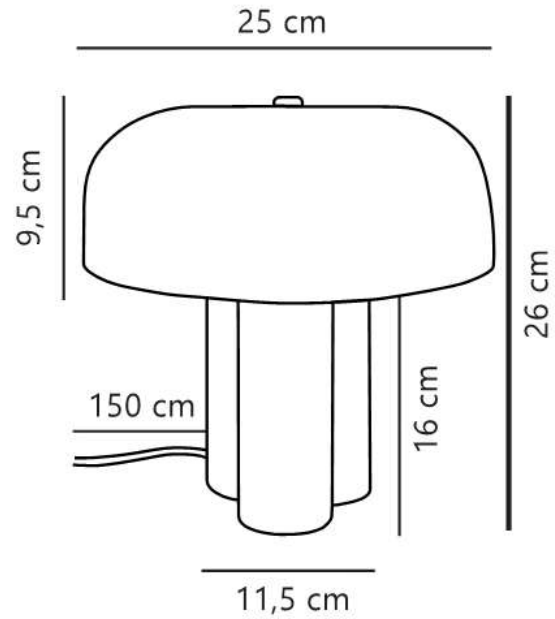

SANDRO | TABLE LAMP | DARK GREEN

2612025023

nordlux®

Voltage (V): 220-240 Volt
IP degree: IP20
Maximum bulb wattage (W): 15
Class (Class 1, Class 2, Class 3):
Class 2 (Double isolated)
Socket type: E27
Switch placement: On the cable
Parallel connection: False

Primary material: Metal
Secondary material: Plastic
Colour of the cable: Black
Length of the cable (cm): 150
Surface material of the cable:
Textile
Is the cable replaceable: False
Colour: Dark green

IK degree: IK00
Height (cm) : 25.5
Shade Diameter (cm): 25
Length (cm): 25.5
EAN: 5704924027031
TUN: 2530707
Item Number: 2612025023

Pcs Per Master Carton: 3
Sales Box Height (cm): 15
Sales Box Width(cm): 28
Sales Box Depth (cm): 28
Sales Box Volume m³ : 0.0118
Product net weight (kg): 1.19

• Minimalist, Scandinavian design • Chunky base adds character and balance

Sandro embodies clean Scandinavian design with a simple, rounded shape and a chunky base that adds character and balance to the design. The minimalist design fits perfectly on a bedside table, shelf or sideboard.