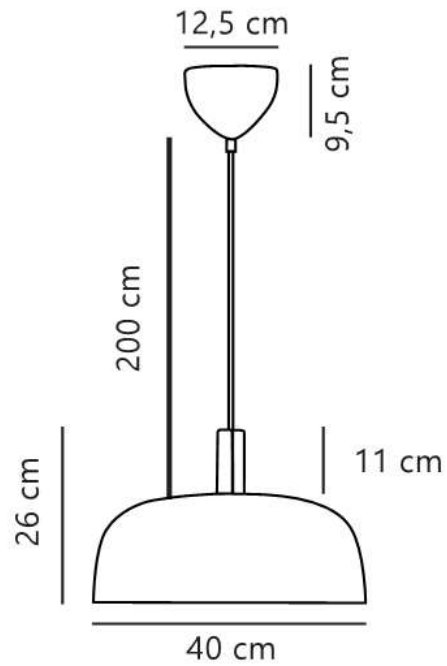

SANDRO | PENDANT | LIGHT BROWN

2612003018

nordlux®

Voltage (V): 220-240 Volt
IP degree: IP20
Maximum bulb wattage (W): 15
Class (Class 1, Class 2, Class 3):
Class 2 (Double isolated)
Socket type: E27
Parallel connection: False

Primary material: Metal
Secondary material: Plastic
Colour of the cable: Light brown
Length of the cable (cm): 200
Surface material of the cable:
Textile
Is the cable replaceable: False
Colour: Light brown

IK degree: IK00
Height (cm) : 26
Shade Diameter (cm): 40
Length (cm): 40

EAN: 5704924027017
TUN: 2530312
Item Number: 2612003018

Pcs Per Master Carton: 2
Sales Box Height (cm): 22
Sales Box Width(cm): 43
Sales Box Depth (cm): 43
Sales Box Volume m³ : 0.0407
Product net weight (kg): 1.98

- Minimalist, Scandinavian design
- Subtle metal detail on top of the shade

Sandro embodies clean Scandinavian design with a simple, rounded shape and a cool detail on top of the shade that adds a subtle character. The minimalist design fits perfectly above a dining table.