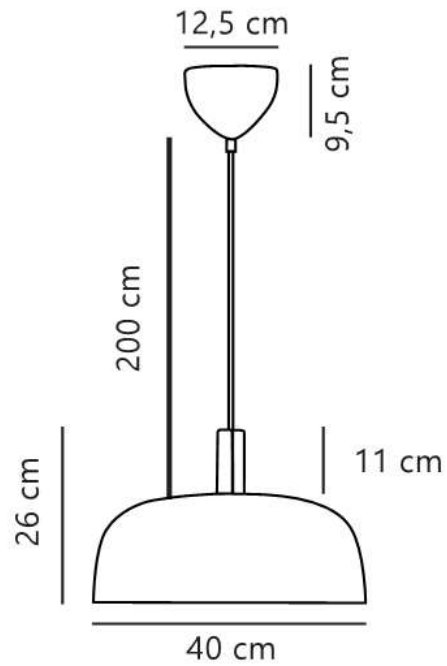

SANDRO | PENDANT | BLACK

2612003003

nordlux®

Voltage (V): 220-240 Volt
IP degree: IP20
Maximum bulb wattage (W): 15
Class (Class 1, Class 2, Class 3):
Class 2 (Double isolated)
Socket type: E27
Parallel connection: False

Primary material: Metal
Secondary material: Plastic
Colour of the cable: Black
Length of the cable (cm): 200
Surface material of the cable:
Textile
Is the cable replaceable: False
Colour: Black

IK degree: IK00
Height (cm) : 26
Shade Diameter (cm): 40
Length (cm): 40

EAN: 5704924027000
TUN: 2530310
Item Number: 2612003003

Pcs Per Master Carton: 2
Sales Box Height (cm): 22
Sales Box Width(cm): 43
Sales Box Depth (cm): 43
Sales Box Volume m³ : 0.0407
Product net weight (kg): 1.98

- Minimalist, Scandinavian design
- Subtle metal detail on top of the shade

Sandro embodies clean Scandinavian design with a simple, rounded shape and a cool detail on top of the shade that adds a subtle character. The minimalist design fits perfectly above a dining table.